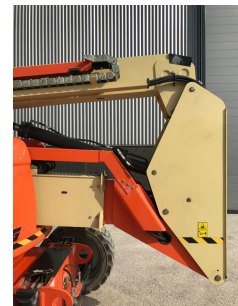

JLG 600 AJ

Brand

Model

Year of manufacture

Working height

Hours of use

Power type

General grade (1 min - 5 max)

Max horizontal reach

Traction type

Manufacturing / Serial number

Gross Weight

Maximum lift capacity

Original colour

Transport dimensions (LxWxH)

600 AJ

10612 kg

230 kg

Ja

8.82 x 2.44 x 2.56 m

EUR

Zuid-Holland

On board generator Skyguard