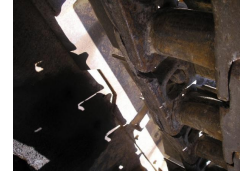

Caterpillar D7G

Brand

Used equipment

Model

Caterpillar

Manufacturing / Serial number

D7G

Cabin type

92VXXX

Front tyres remaining

Enclosed cab

60 %

s-blade with tilt undercarriage:60% 3 teeth ripper original color