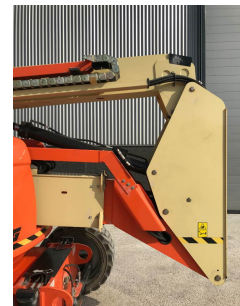

JLG 600 AJ

Brand

Model

Year of manufacture

Working height

Hours of use

Power type

General grade (1 min - 5 max)

Max horizontal reach

Traction type

Manufacturing / Serial number

Gross Weight

Maximum lift capacity

Original colour

Transport dimensions (LxWxH)

Used equipment
JLG

600 AJ

2016

2000.00 cm

692 h

Diesel

4

1200.00 cm

4 WD

0300222417

10612 kg

230 kg

Ja

8.82 x 2.44 x 2.56 m

EUR

Zuid-Holland

On board generator Skyguard