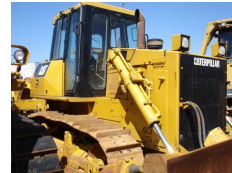

Caterpillar D7G-2

Used equipment

Brand

Caterpillar

Model

D7G-2

Year of manufacture

2008

Hours of use

1100 h

Manufacturing / Serial number

C7GXXXXX

Erops cabin with ripper in new condition only 800 working hours