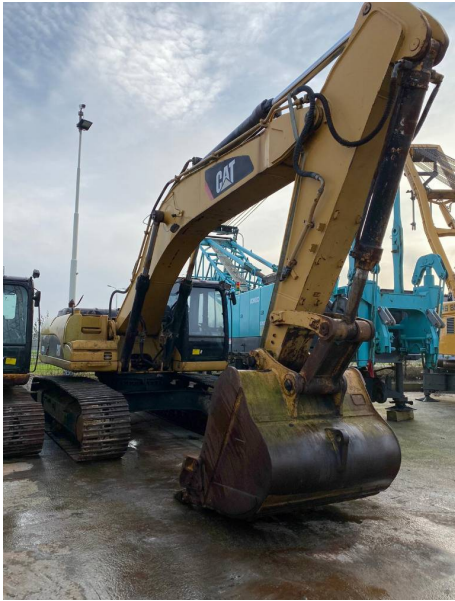

Caterpillar 330 D L

Brand

Model

Year of manufacture

Hours of use

Used equipment
Caterpillar

330 D L

2008

4764 h

EUR

Zuid-Holland