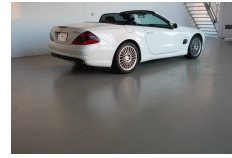

Brand

Used equipment

Model

[Other]

Year of manufacture

mercedes-benz sl55 amg

General grade (1 min - 5 max)

2003

Meter read-out

5

Drive

31.000 km

Fuel type

Left hand

Engine output

Petrol

Axle configuration

500.34 pk

Transmission

2 WD

Engine displacement

automatic transmission

Tyre size

5.439 cm³

Gross weight

18 inch

Colour

1855 kg

No. of doors

white

Tyre brand

2

Production country

micelin

DE

EUR